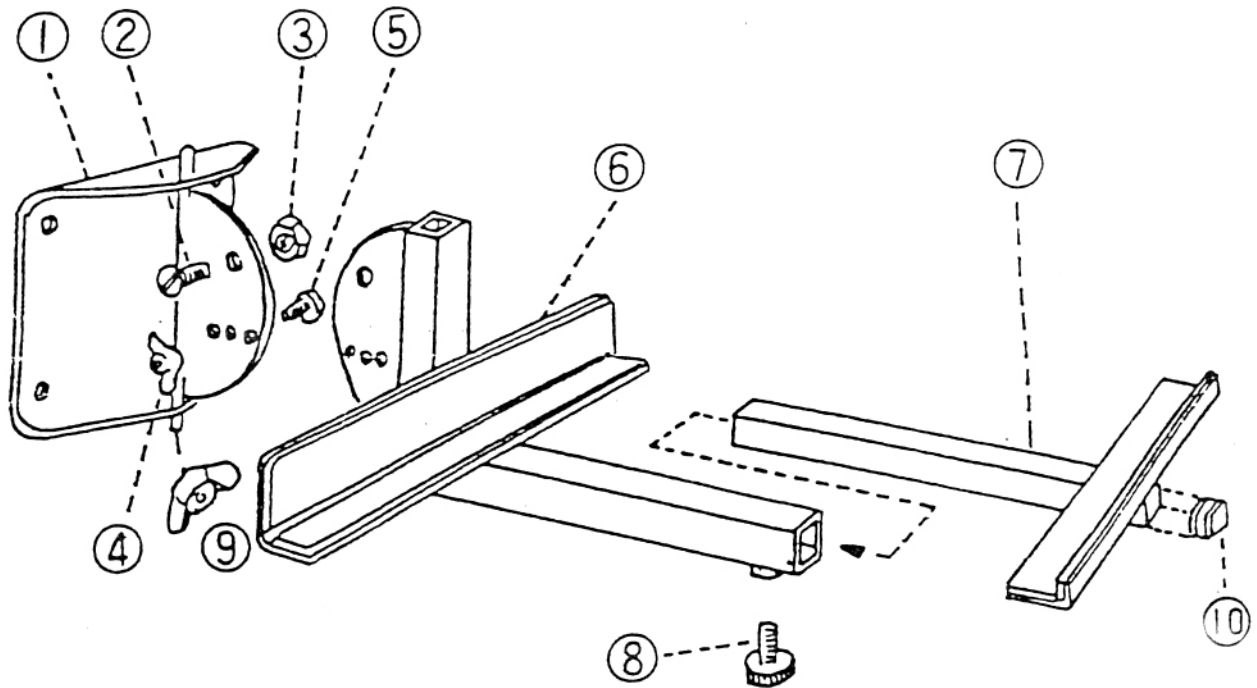

SWB-1

* Maximum speaker depth - 11-3/4" / 29.8 cm

NOTE: DO NOT OVERTIGHTEN